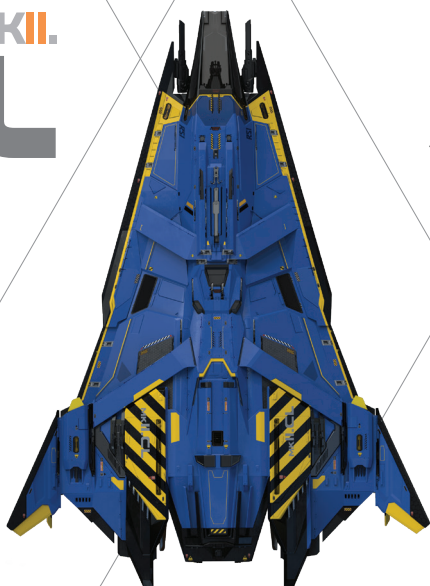

ZEUS MKII. CL

MAIN

ROLE	Medium Freight
CREW	3
LENGTH	46m
WIDTH	34m
HEIGHT	8m
CARGO	128SCU

UTILITY

1x S2 Rear tractor beam turret

WEAPONS

PILOT	2x S4 Fixed weapon hardpoints
MISSILES	2x S4 Custom missile racks
TURRETS	1X S3 Remote turret

GENERAL

RADAR	1x S2
FUEL TANKS	2x S2
SHIELDS	3x S2