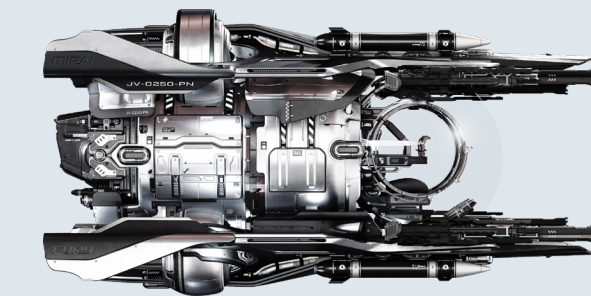

# FUEL

 **MIRAI**

WEAPONS

PILOT 4X S2  
MISSILES 4X S2

**FURBY**

CONVERTIBLE  
FRAME

LANDED  
IN-FLIGHT

L: 6.13m W: 3.8m H: 3.27m  
L: 7m W: 5.4m H: 2.6m

ROLE SNUB FIGHTER  
CREW 1  
SCM SPEED 220m/s

**DIMENSIONS**

LANDED L: 6.13m W: 3.8m H: 3.27m  
IN-FLIGHT L: 7m W: 5.4m H: 2.6m

**WEAPONS**

PILOT CONTROLLED 4X S2  
MISSILES 4X S2

**GENERAL**

POWER PLANT 1X S1  
MAIN THRUSTERS 4  
MAV THRUSTERS 12  
FUEL TANK 1X S0  
SHIELD GENERATOR 1X S1  
COOLERS 2X S1  
FUEL INTAKE 1X S0  
LIFE SUPPORT 1X S0