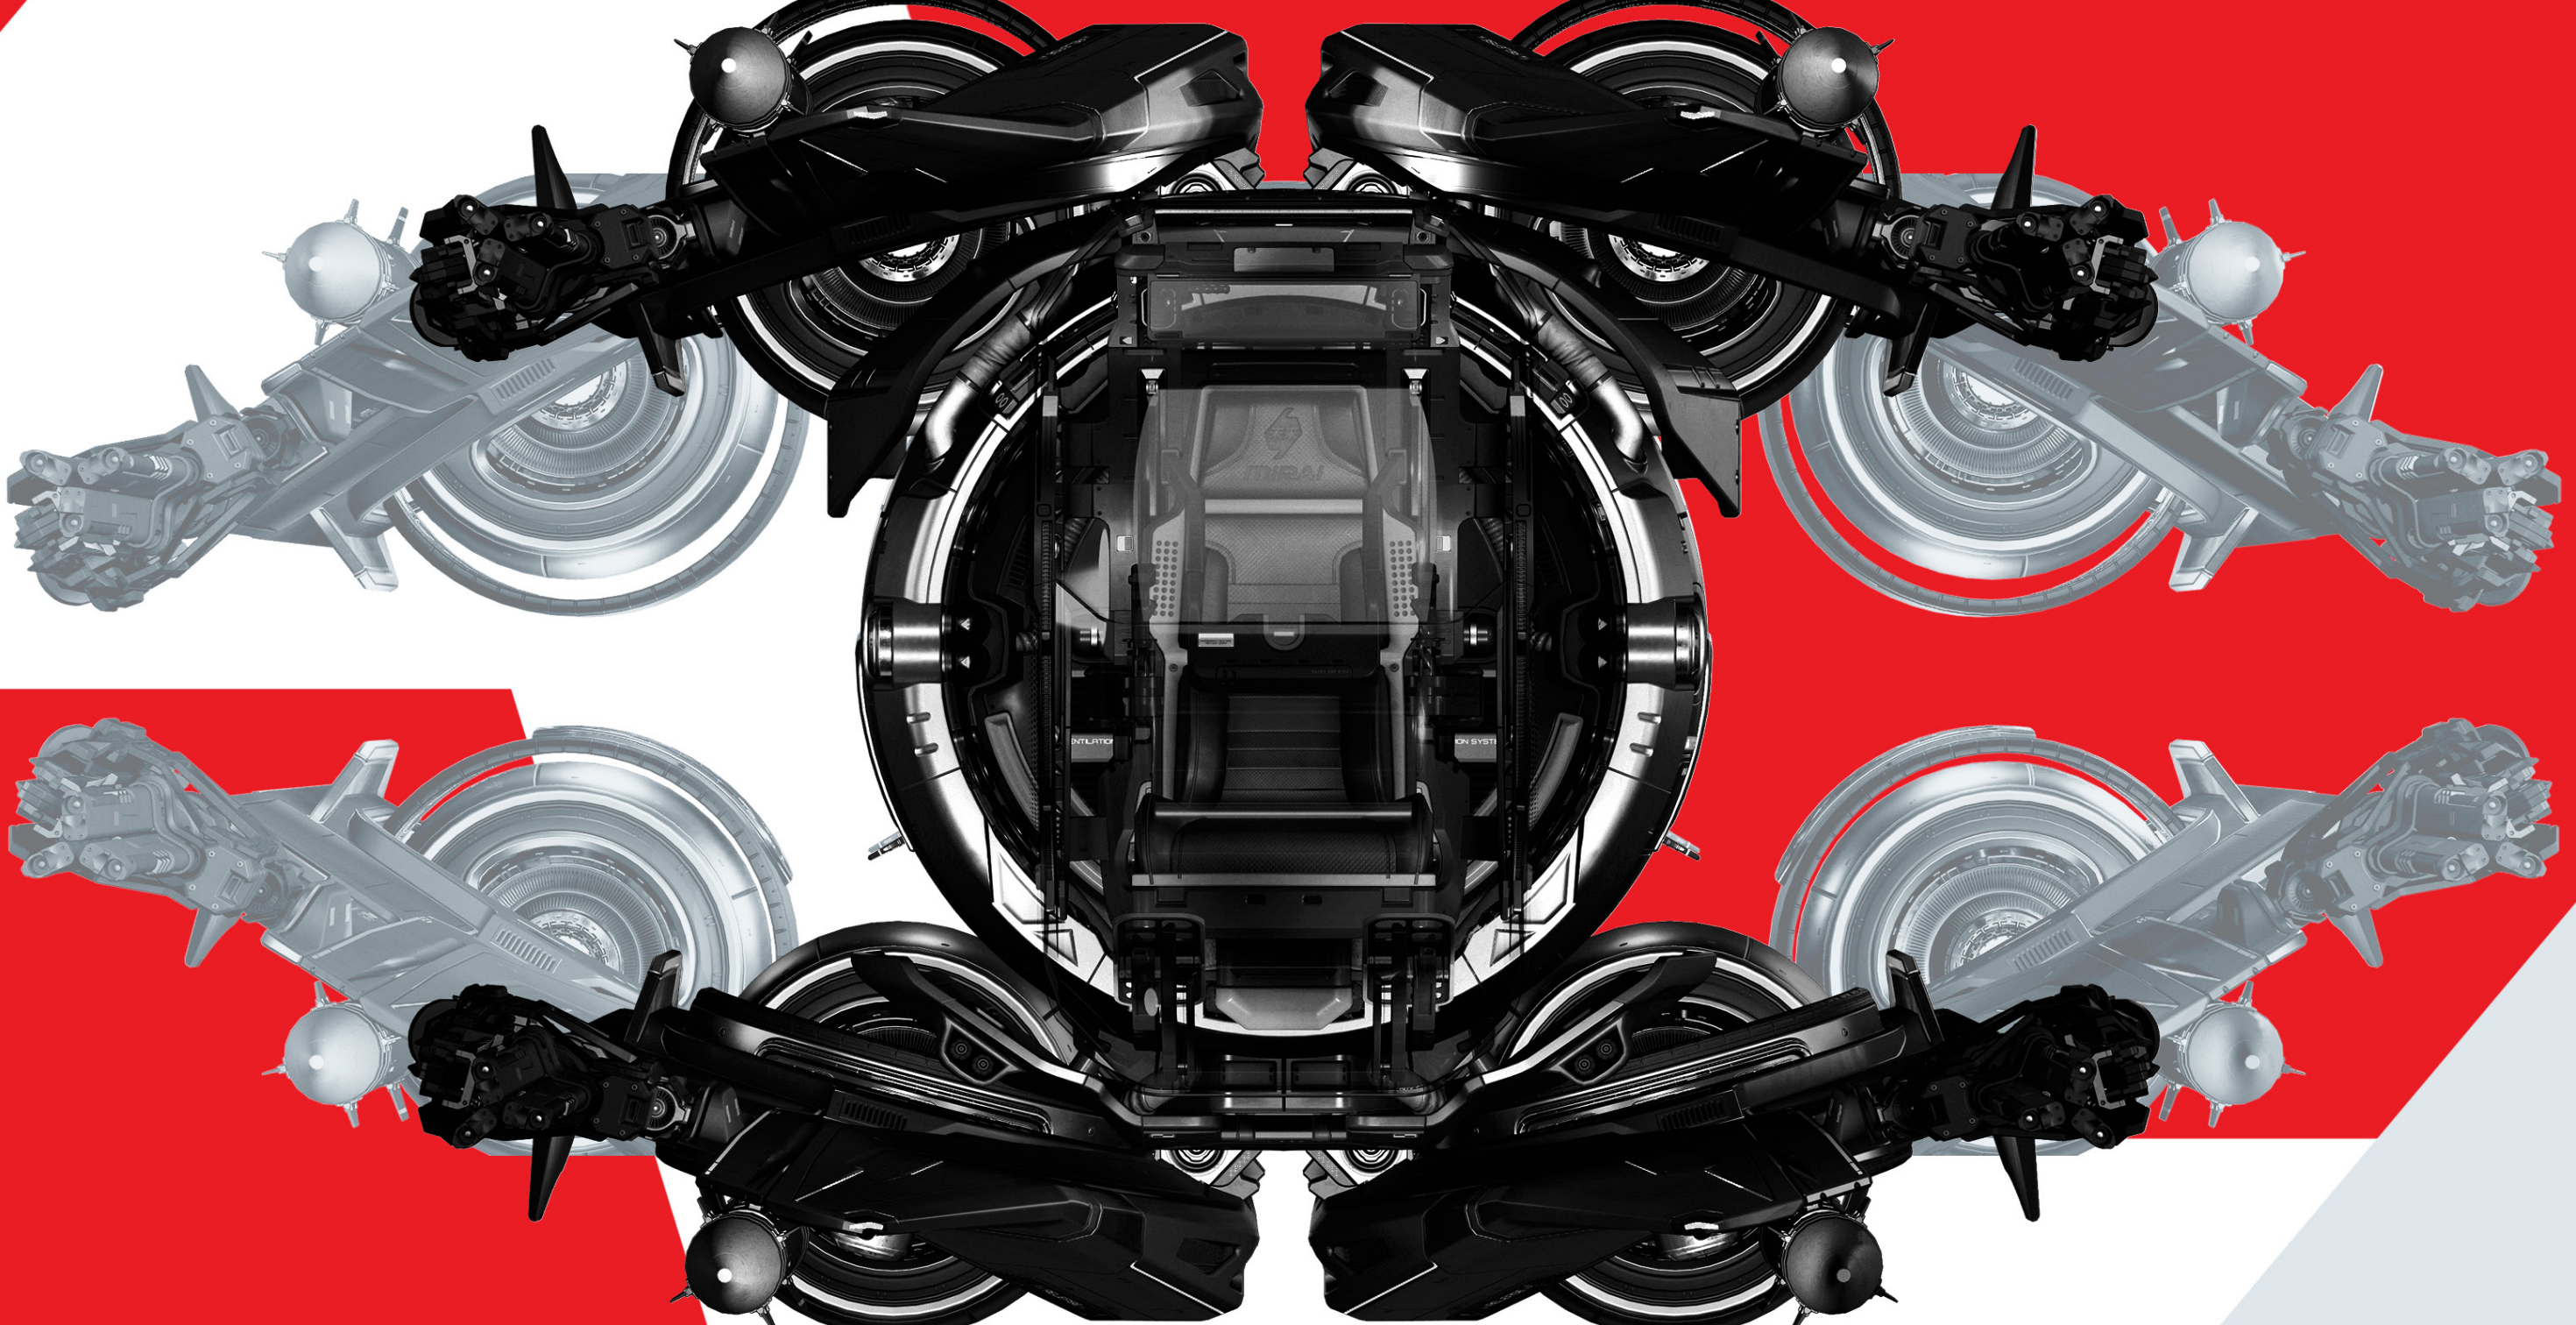

# FUEL

 **MIRAI**

WEAPONS

PILOT 4X S2  
MISSILES 4X S2

**FURBY**

CONVERTIBLE  
FRAME

LANDED  
IN-FLIGHT

L: 6.13m W: 3.8m H: 3.27m  
L: 7m W: 5.4m H: 2.6m

FURRY

REVOLUTIONARY  
CRAFT DESIGN

MAXIMUM PORTABILITY  
SWARM FORMATION ATTACKS

**FURBY**

THRUSTERS

XI'AN TECHNOLOGY & DESIGN  
MAIN 4 MAY 12

FULL SPECIFICATION

**MAIN**

ROLE SNUB FIGHTER  
CREW 1  
SCM SPEED 220m/s

**DIMENSIONS**

LANDED L: 6.13m W: 3.8m H: 3.27m  
IN-FLIGHT L: 7m W: 5.4m H: 2.6m

**WEAPONS**

PILOT CONTROLLED 4X S2  
MISSILES 4X S2

**GENERAL**

POWER PLANT 1X S1  
MAIN THRUSTERS 4  
MAV THRUSTERS 12  
FUEL TANK 1X S0  
SHIELD GENERATOR 1X S1  
COOLERS 2X S1  
FUEL INTAKE 1X S0  
LIFE SUPPORT 1X S0