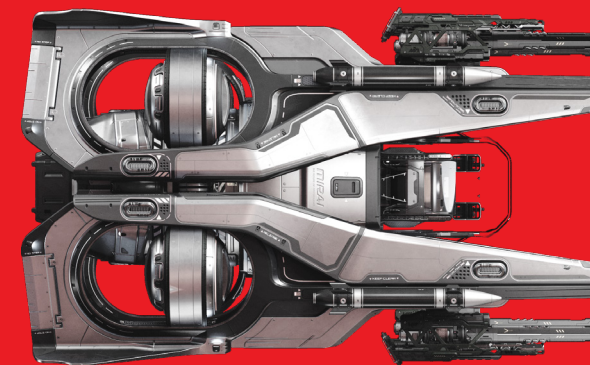

# FUEL

 **MIRAI**

WEAPONS

PILOT 4X S2  
MISSILES 4X S2

**FURBY**

CONVERTIBLE  
FRAME

LANDED  
IN-FLIGHT

L: 6.13m W: 3.8m H: 3.27m  
L: 7m W: 5.4m H: 2.6m

ROLE SNUB FIGHTER  
CREW 1  
SCM SPEED 220m/s

**DIMENSIONS**

LANDED L: 6.13m W: 3.8m H: 3.27m  
IN-FLIGHT L: 7m W: 5.4m H: 2.6m

**WEAPONS**

PILOT CONTROLLED 4X S2  
MISSILES 4X S2

**GENERAL**

POWER PLANT 1X S1  
MAIN THRUSTERS 4  
MAV THRUSTERS 12  
FUEL TANK 1X S0  
SHIELD GENERATOR 1X S1  
COOLERS 2X S1  
FUEL INTAKE 1X S0  
LIFE SUPPORT 1X S0