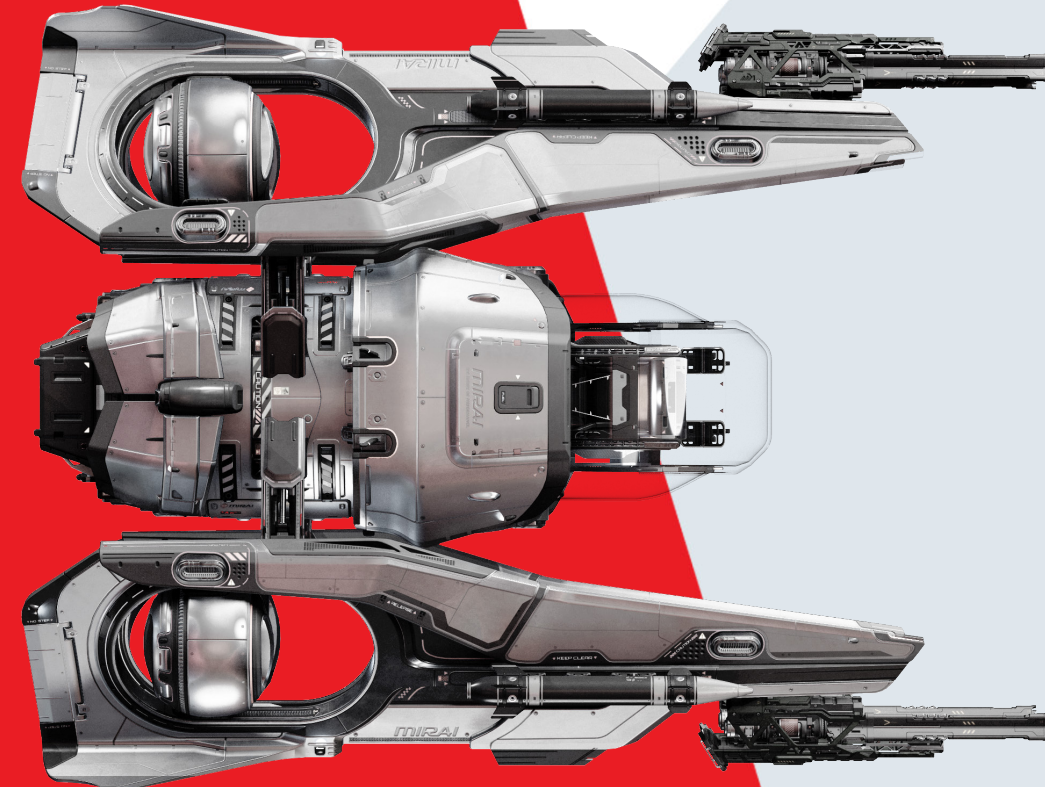

# FUEL

 **MIRAI**

WEAPONS

PILOT 4X S2  
MISSILES 4X S2

**FURBY**

CONVERTIBLE  
FRAME

LANDED  
IN-FLIGHT

L: 6.13m W: 3.8m H: 3.27m  
L: 7m W: 5.4m H: 2.6m

ROLE SNUB FIGHTER  
CREW 1  
SCM SPEED 220m/s

**DIMENSIONS**

LANDED L: 6.13m W: 3.8m H: 3.27m  
IN-FLIGHT L: 7m W: 5.4m H: 2.6m

**WEAPONS**

PILOT CONTROLLED 4X S2  
MISSILES 4X S2

**GENERAL**

POWER PLANT 1X S1  
MAIN THRUSTERS 4  
MAV THRUSTERS 12  
FUEL TANK 1X S0  
SHIELD GENERATOR 1X S1  
COOLERS 2X S1  
FUEL INTAKE 1X S0  
LIFE SUPPORT 1X S0