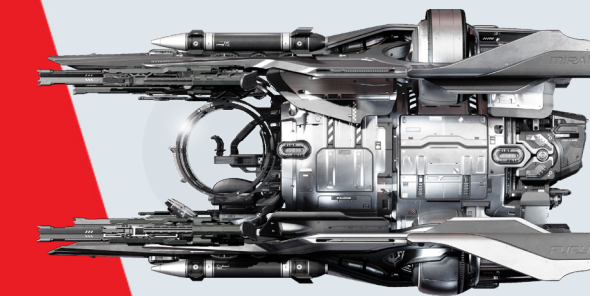

# FUEL

 **MIRAI**

WEAPONS

PILOT 4X S2  
MISSILES 4X S2

**FURBY**

CONVERTIBLE  
FRAME

LANDED  
IN-FLIGHT

L: 6.13m W: 3.8m H: 3.27m  
L: 7m W: 5.4m H: 2.6m

ROLE SNUB FIGHTER  
CREW 1  
SCM SPEED 220m/s

**DIMENSIONS**

LANDED L: 6.13m W: 3.8m H: 3.27m  
IN-FLIGHT L: 7m W: 5.4m H: 2.6m

**WEAPONS**

PILOT CONTROLLED 4X S2  
MISSILES 4X S2

**GENERAL**

POWER PLANT 1X S1  
MAIN THRUSTERS 4  
MAV THRUSTERS 12  
FUEL TANK 1X S0  
SHIELD GENERATOR 1X S1  
COOLERS 2X S1  
FUEL INTAKE 1X S0  
LIFE SUPPORT 1X S0