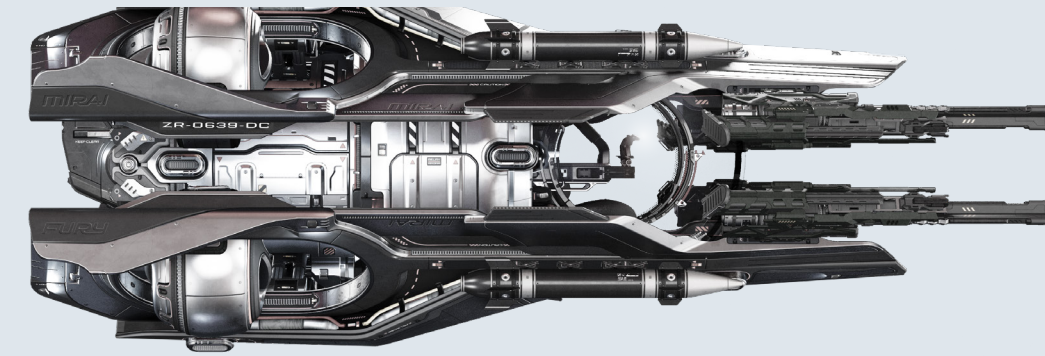

# FUEL

 **MIRAI**

WEAPONS

PILOT 4X S2  
MISSILES 4X S2

**FURBY**

CONVERTIBLE  
FRAME

LANDED  
IN-FLIGHT

L: 6.13m W: 3.8m H: 3.27m  
L: 7m W: 5.4m H: 2.6m

ROLE SNUB FIGHTER  
CREW 1  
SCM SPEED 220m/s

**DIMENSIONS**

LANDED L: 6.13m W: 3.8m H: 3.27m  
IN-FLIGHT L: 7m W: 5.4m H: 2.6m

**WEAPONS**

PILOT CONTROLLED 4X S2  
MISSILES 4X S2

**GENERAL**

POWER PLANT 1X S1  
MAIN THRUSTERS 4  
MAV THRUSTERS 12  
FUEL TANK 1X S0  
SHIELD GENERATOR 1X S1  
COOLERS 2X S1  
FUEL INTAKE 1X S0  
LIFE SUPPORT 1X S0