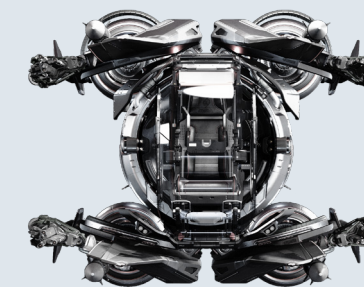

# FUEL

 **MIRAI**

WEAPONS

PILOT 4X S2  
MISSILES 4X S2

**FURBY**

CONVERTIBLE  
FRAME

LANDED  
IN-FLIGHT

L: 6.13m W: 3.8m H: 3.27m  
L: 7m W: 5.4m H: 2.6m

ROLE SNUB FIGHTER  
CREW 1  
SCM SPEED 220m/s

**DIMENSIONS**

LANDED L: 6.13m W: 3.8m H: 3.27m  
IN-FLIGHT L: 7m W: 5.4m H: 2.6m

**WEAPONS**

PILOT CONTROLLED 4X S2  
MISSILES 4X S2

**GENERAL**

POWER PLANT 1X S1  
MAIN THRUSTERS 4  
MAV THRUSTERS 12  
FUEL TANK 1X S0  
SHIELD GENERATOR 1X S1  
COOLERS 2X S1  
FUEL INTAKE 1X S0  
LIFE SUPPORT 1X S0