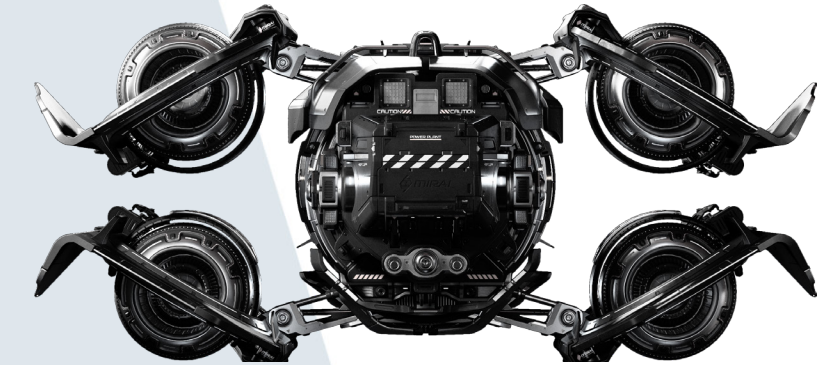

# FUEL

 **MIRAI**

WEAPONS

PILOT 4X S2  
MISSILES 4X S2

**FURBY**

CONVERTIBLE  
FRAME

LANDED  
IN-FLIGHT

L: 6.13m W: 3.8m H: 3.27m  
L: 7m W: 5.4m H: 2.6m

ROLE SNUB FIGHTER  
CREW 1  
SCM SPEED 220m/s

**DIMENSIONS**

LANDED L: 6.13m W: 3.8m H: 3.27m  
IN-FLIGHT L: 7m W: 5.4m H: 2.6m

**WEAPONS**

PILOT CONTROLLED 4X S2  
MISSILES 4X S2

**GENERAL**

POWER PLANT 1X S1  
MAIN THRUSTERS 4  
MAV THRUSTERS 12  
FUEL TANK 1X S0  
SHIELD GENERATOR 1X S1  
COOLERS 2X S1  
FUEL INTAKE 1X S0  
LIFE SUPPORT 1X S0