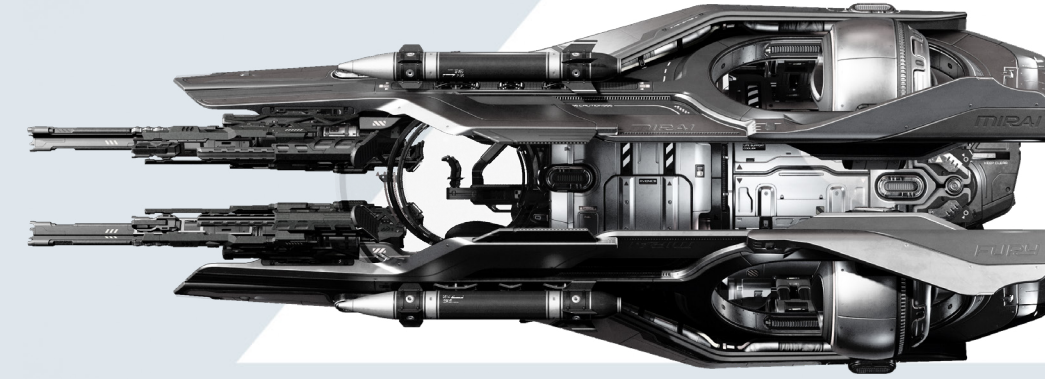

# FUEL

 **MIRAI**

WEAPONS

PILOT 4X S2  
MISSILES 4X S2

**FURBY**

CONVERTIBLE  
FRAME

LANDED  
IN-FLIGHT

L: 6.13m W: 3.8m H: 3.27m  
L: 7m W: 5.4m H: 2.6m

ROLE SNUB FIGHTER  
CREW 1  
SCM SPEED 220m/s

**DIMENSIONS**

LANDED L: 6.13m W: 3.8m H: 3.27m  
IN-FLIGHT L: 7m W: 5.4m H: 2.6m

**WEAPONS**

PILOT CONTROLLED 4X S2  
MISSILES 4X S2

**GENERAL**

POWER PLANT 1X S1  
MAIN THRUSTERS 4  
MAV THRUSTERS 12  
FUEL TANK 1X S0  
SHIELD GENERATOR 1X S1  
COOLERS 2X S1  
FUEL INTAKE 1X S0  
LIFE SUPPORT 1X S0