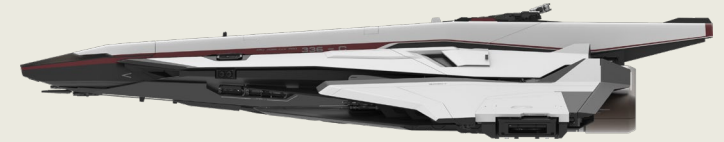

# A1 SPIRIT

GENERAL		PROPULSION		SYSTEMS		COMPUTERS/WEAPONS	
<b>Role</b>	Bomber	<b>Power Plant</b>	1x S2	<b>Shield Generator</b>	1x S2	<b>Computers</b>	1x S2
<b>Crew</b>	2	<b>Quantum Drive</b>	1x S2	<b>Coolers</b>	1x S2	<b>Radar</b>	1x S2
<b>Length</b>	46.5m	<b>Thrusters</b>	2x Main	<b>Shield Emitter</b>	1x S2	<b>Scanner</b>	1x S2
<b>Width</b>	43.5m		2x Retro	<b>Gravity Generator</b>	1x S2		
<b>Height</b>	10m		8x Mav	<b>Fuel Intakes</b>	1x S2	<b>Pilot</b>	2x Wing S3 Fixed TBD
<b>Scm Speed</b>	TBD	<b>Quantum Fuel Tank</b>	1x S2	<b>Battery</b>	1x S2		2x Nose S3 Gimbal:1x S2 TBD
<b>Cargo Capacity</b>	NA	<b>Fuel Tanks</b>	1x S2	<b>Life Support</b>	1x S2	<b>Turrets</b>	1x Rear Remote Turret: 2x S2 TBD
						<b>Missiles</b>	2x Bespoke Bomb Racks:5x S5 TBD Bombs 2x S4 Dual Racks:2x S3 TBD Missile

# C1 SPIRIT

GENERAL		PROPULSION		SYSTEMS		COMPUTERS/WEAPONS/UTILITY	
<b>Role</b>	Medium Freight	<b>Power Plant</b>	1x S2	<b>Shield Generator</b>	1x S2	<b>Computers</b>	1x S2
<b>Crew</b>	2	<b>Quantum Drive</b>	1x S2	<b>Coolers</b>	1x S2	<b>Radar</b>	1x S2
<b>Length</b>	46.5m	<b>Thrusters</b>	2x Main	<b>Shield Emitter</b>	1x S2	<b>Scanner</b>	1x S2
<b>Width</b>	43.5m		2x Retro	<b>Gravity Generator</b>	1x S2		
<b>Height</b>	10m		8x Mav	<b>Fuel Intakes</b>	1x S2	<b>Pilot</b>	2x Wing S3 Fixed TBD
<b>Scm Speed</b>	TBD	<b>Quantum Fuel Tank</b>	1x S2	<b>Battery</b>	1x S2		2x Nose S3 Gimbal:1x S2 TBD
<b>Cargo Capacity</b>	48 SCU	<b>Fuel Tanks</b>	1x S2	<b>Life Support</b>	1x S2	<b>Missiles</b>	2x S4 Dual Racks:2x S3 TBD Missiles
						<b>Utility Mount</b>	1x S3 Tractor Beam