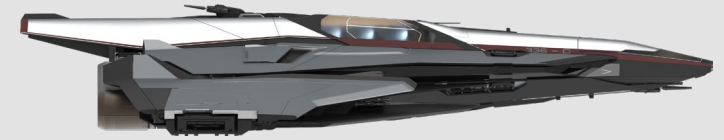

E1 SPIRIT

GENERAL		PROPULSION		SYSTEMS		COMPUTERS/WEAPONS	
Role	VIP Transport	Power Plant	1x S2	Shield Generator	1x S2	Computers	1x S2
Crew	2	Quantum Drive	1x S2	Coolers	1x S2	Radar	1x S2
Executive Seats	6	Thrusters	2x Main	Shield Emitter	1x S2	Scanner	1x S2
Length	46.5m		2x Retro	Gravity Generator	1x S2		
Width	43.5m		8x Mav	Fuel Intakes	1x S2	Pilot	2x Wing S3 Fixed TBD
Height	10m	Quantum Fuel Tank	1x S2	Battery	1x S2		2x Nose S3 Gimbal:1x S2 TBD
Scm Speed	TBD	Fuel Tanks	1x S2	Life Support	1x S2	Turrets	1x Rear Remote Turret:2x S2 TBD
Cargo Capacity	NA					Missiles	2x S4 Dual Racks:2x S3 TBD Missiles