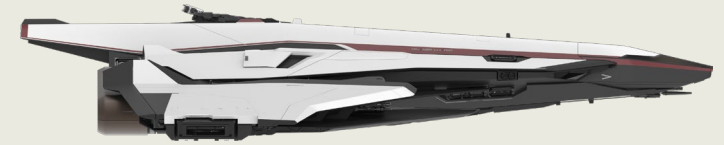

# A1 SPIRIT

GENERAL		PROPULSION		SYSTEMS		COMPUTERS/WEAPONS	
<b>Role</b>	Bomber	<b>Power Plant</b>	1x S2	<b>Shield Generator</b>	1x S2	<b>Computers</b>	1x S2
<b>Crew</b>	2	<b>Quantum Drive</b>	1x S2	<b>Coolers</b>	1x S2	<b>Radar</b>	1x S2
<b>Length</b>	46.5m	<b>Thrusters</b>	2x Main	<b>Shield Emitter</b>	1x S2	<b>Scanner</b>	1x S2
<b>Width</b>	43.5m		2x Retro	<b>Gravity Generator</b>	1x S2		
<b>Height</b>	10m		8x Mav	<b>Fuel Intakes</b>	1x S2	<b>Pilot</b>	2x Wing S3 Fixed TBD
<b>Scm Speed</b>	TBD	<b>Quantum Fuel Tank</b>	1x S2	<b>Battery</b>	1x S2		2x Nose S3 Gimbal:1x S2 TBD
<b>Cargo Capacity</b>	NA	<b>Fuel Tanks</b>	1x S2	<b>Life Support</b>	1x S2	<b>Turrets</b>	1x Rear Remote Turret: 2x S2 TBD
						<b>Missiles</b>	2x Bespoke Bomb Racks:5x S5 TBD Bombs 2x S4 Dual Racks:2x S3 TBD Missile

# C1 SPIRIT

GENERAL		PROPULSION		SYSTEMS		COMPUTERS/WEAPONS/UTILITY	
<b>Role</b>	Medium Freight	<b>Power Plant</b>	1x S2	<b>Shield Generator</b>	1x S2	<b>Computers</b>	1x S2
<b>Crew</b>	2	<b>Quantum Drive</b>	1x S2	<b>Coolers</b>	1x S2	<b>Radar</b>	1x S2
<b>Length</b>	46.5m	<b>Thrusters</b>	2x Main	<b>Shield Emitter</b>	1x S2	<b>Scanner</b>	1x S2
<b>Width</b>	43.5m		2x Retro	<b>Gravity Generator</b>	1x S2		
<b>Height</b>	10m		8x Mav	<b>Fuel Intakes</b>	1x S2	<b>Pilot</b>	2x Wing S3 Fixed TBD
<b>Scm Speed</b>	TBD	<b>Quantum Fuel Tank</b>	1x S2	<b>Battery</b>	1x S2		2x Nose S3 Gimbal:1x S2 TBD
<b>Cargo Capacity</b>	48 SCU	<b>Fuel Tanks</b>	1x S2	<b>Life Support</b>	1x S2	<b>Missiles</b>	2x S4 Dual Racks:2x S3 TBD Missiles
						<b>Utility Mount</b>	1x S3 Tractor Beam