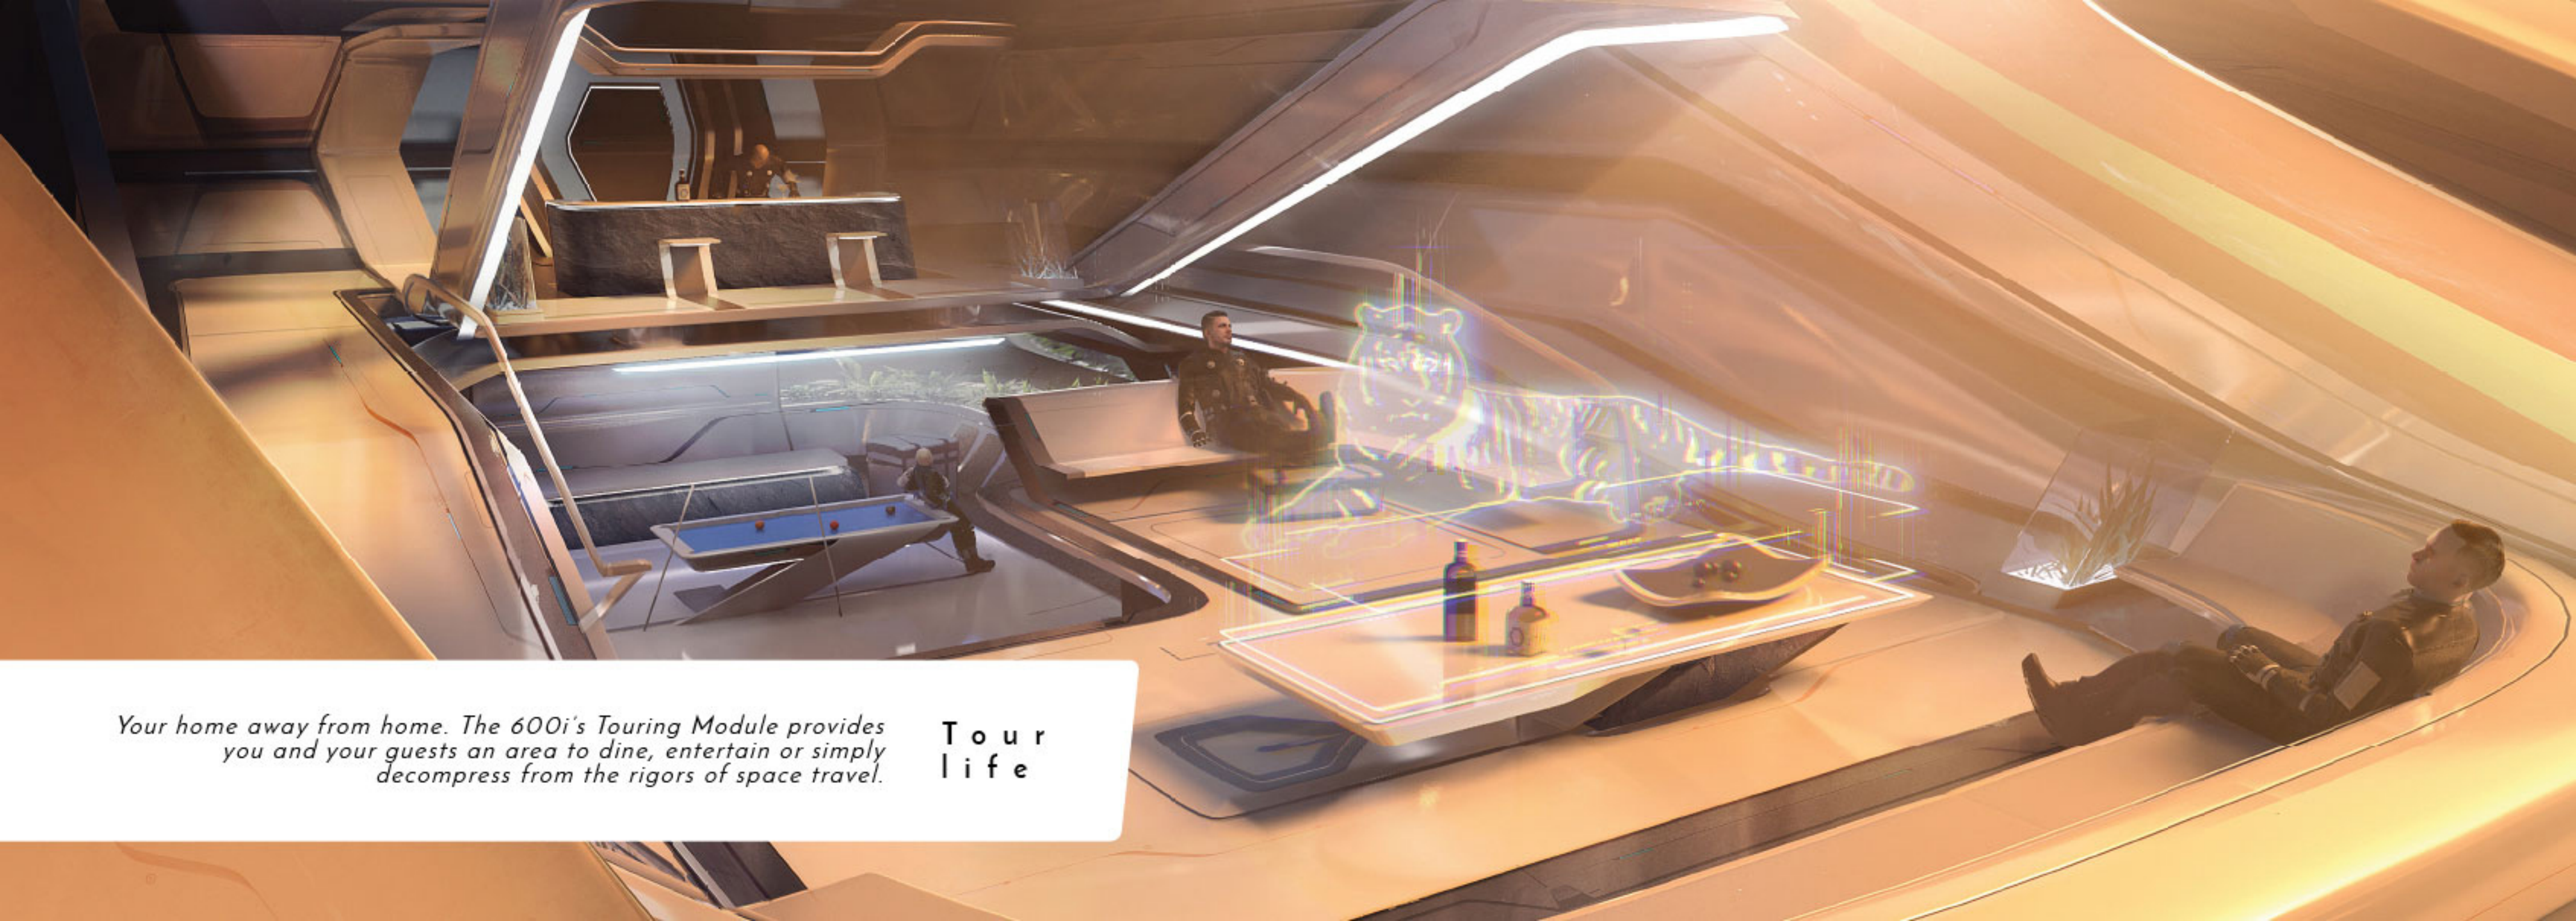

Your home away from home. The 600i's Touring Module provides you and your guests an area to dine, entertain or simply decompress from the rigors of space travel.

**Tour
life**